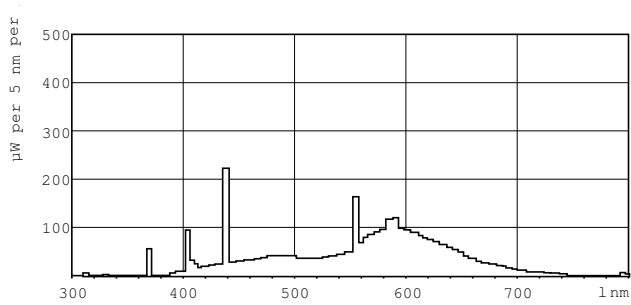

TL-D Standard Colours

TL-D 36W/33-640 1SL/25

TL-D Standard Colors lamps (tube diameter of 26 mm) create atmospheres from warm white to cool daylight. Lamps with moderate efficacy and color rendering.

Product data

General Information		Controls and Dimming	
Cap-Base	G13 [Medium Bi-Pin Fluorescent]	Dimmable	Yes
Life to 10% Failures (Nom)	10000 h	Approval and Application	
Life to 50% Failures (Nom)	13000 h	Energy Efficiency Label (EEL)	B
Light Technical		Mercury (Hg) Content (Nom)	8.0 mg
Color Code	33-640	Energy Consumption kWh/1000 h	43 kWh
Luminous Flux (Nom)	2850 lm	Product Data	
Color Designation	Cool White (CW)	Full product code	872790081582500
Lumen Maintenance 10000 h (Nom)	75 %	Order product name	TL-D 36W/33-640 1SL/25
Lumen Maintenance 2000 h (Nom)	90 %	EAN/UPC - Product	8727900815825
Lumen Maintenance 5000 h (Nom)	80 %	Order code	928048503351
Correlated Color Temperature (Nom)	4100 K	Numerator - Quantity Per Pack	1
Color Rendering Index (Nom)	63	Numerator - Packs per outer box	25
Operating and Electrical		Material Nr. (12NC)	928048503351
Power (Rated) (Nom)	36.0 W	Net Weight (Piece)	135.000 g
Lamp Current (Nom)	0.440 A	ILCOS Code	FD-36/41/2B-E-G13
Voltage (Nom)	103 V		

TL-D Standard Colours

Dimensional drawing

TL-D 36W/33-640

Product	D (max)	A (max)	B (max)	B (min)	C (max)
TL-D 36W/33-640 1SL/25	28 mm	1199.4 mm	1206.5 mm	1204.1 mm	1213.6 mm

Photometric data

Lightcolor /33-640

Lightcolor /33-640

Lifetime

TL-D Standard Colours Life Expectancy 3 h cycle

TL-D Standard Colours Life Expectancy 12 h cycle

TL-D Standard Colours

Lifetime

TL-D Standard Colours Lumen Maintenance 3 h + 12 h cycle