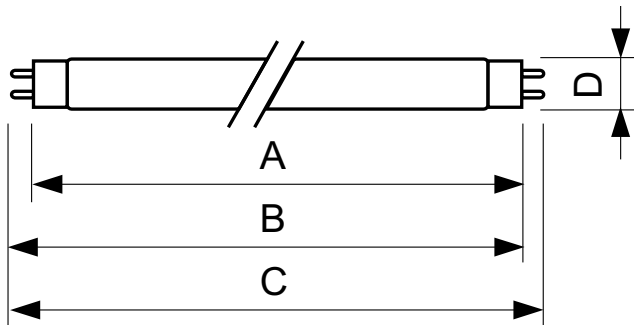

TL-D Standard Colours

TL-D 36W/33-640 1SL/25

TL-D Standard Colors lamps (tube diameter of 26 mm) create atmospheres from warm white to cool daylight. Lamps with moderate efficacy and color rendering.

Product data

General Information		Controls and Dimming	
Cap-Base	G13 [Medium Bi-Pin Fluorescent]	Dimmable	Yes
Life to 10% Failures (Nom)	10000 h	Approval and Application	
Life to 50% Failures (Nom)	13000 h	Energy Efficiency Label (EEL)	B
Light Technical		Mercury (Hg) Content (Nom)	8.0 mg
Color Code	33-640	Energy Consumption kWh/1000 h	43 kWh
Luminous Flux (Nom)	2850 lm	Product Data	
Color Designation	Cool White (CW)	Full product code	872790081582500
Lumen Maintenance 10000 h (Nom)	75 %	Order product name	TL-D 36W/33-640 1SL/25
Lumen Maintenance 2000 h (Nom)	90 %	EAN/UPC - Product	8727900815825
Lumen Maintenance 5000 h (Nom)	80 %	Order code	928048503351
Correlated Color Temperature (Nom)	4100 K	Numerator - Quantity Per Pack	1
Color Rendering Index (Nom)	63	Numerator - Packs per outer box	25
Operating and Electrical		Material Nr. (12NC)	928048503351
Power (Rated) (Nom)	36.0 W	Net Weight (Piece)	135.000 g
Lamp Current (Nom)	0.440 A	ILCOS Code	FD-36/41/2B-E-G13
Voltage (Nom)	103 V		

TL-D Standard Colours

Dimensional drawing

TL-D 36W/33-640

Product	D (max)	A (max)	B (max)	B (min)	C (max)
TL-D 36W/33-640 1SL/25	28 mm	1199.4 mm	1206.5 mm	1204.1 mm	1213.6 mm

Photometric data

Lightcolor /33-640