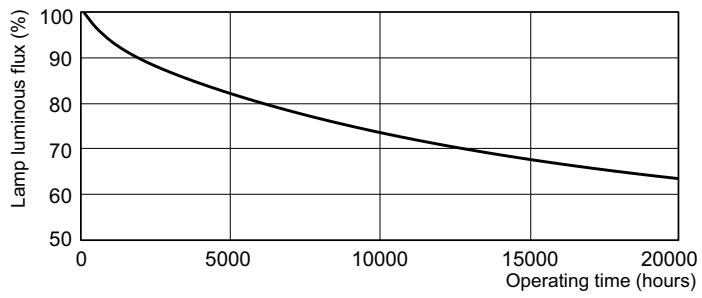

General Information		Controls and Dimming	
Cap-Base	G13 [Medium Bi-Pin Fluorescent]	Dimmable	Yes
Life to 10% Failures (Nom)	10000 h	Approval and Application	
Life to 50% Failures (Nom)	13000 h	Energy Efficiency Label (EEL)	B
Light Technical		Mercury (Hg) Content (Nom)	8.0 mg
Color Code	33-640	Energy Consumption kWh/1000 h	43 kWh
Luminous Flux (Nom)	2850 lm	Product Data	
Color Designation	Cool White (CW)	Full product code	872790081582500
Lumen Maintenance 10000 h (Nom)	75 %	Order product name	TL-D 36W/33-640 1SL/25
Lumen Maintenance 2000 h (Nom)	90 %	EAN/UPC - Product	8727900815825
Lumen Maintenance 5000 h (Nom)	80 %	Order code	928048503351
Correlated Color Temperature (Nom)	4100 K	Numerator - Quantity Per Pack	1
Color Rendering Index (Nom)	63	Numerator - Packs per outer box	25
Operating and Electrical		Material Nr. (12NC)	928048503351
Power (Rated) (Nom)	36.0 W	Net Weight (Piece)	135.000 g
Lamp Current (Nom)	0.440 A	ILCOS Code	FD-36/41/2B-E-G13
Voltage (Nom)	103 V		

Lightcolor /33-640

Lifetime

TL-D Standard Colours Life Expectancy 3 h cycle

TL-D Standard Colours Life Expectancy 12 h cycle

TL-D Standard Colours

Lifetime

TL-D Standard Colours Lumen Maintenance 3 h + 12 h cycle