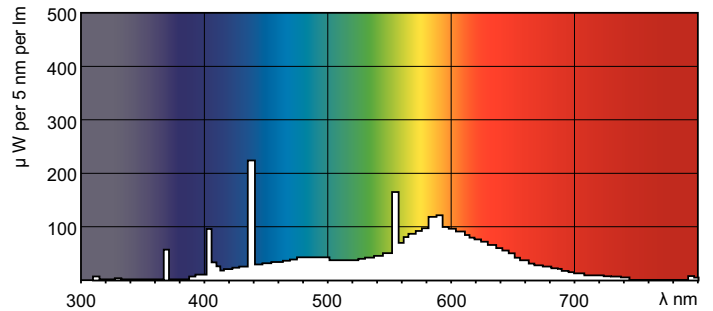

TL-D Standard Colours

TL-D 36W/33-640 1SL/25

TL-D Standard Colors lamps (tube diameter of 26 mm) create atmospheres from warm white to cool daylight. Lamps with moderate efficacy and color rendering.

Product data

General Information		Controls and Dimming	
Cap-Base	G13 [Medium Bi-Pin Fluorescent]	Dimmable	Yes
Life to 10% Failures (Nom)	10000 h	Approval and Application	
Life to 50% Failures (Nom)	13000 h	Energy Efficiency Label (EEL)	B
Light Technical		Mercury (Hg) Content (Nom)	8.0 mg
Color Code	33-640	Energy Consumption kWh/1000 h	43 kWh
Luminous Flux (Nom)	2850 lm	Product Data	
Color Designation	Cool White (CW)	Full product code	872790081582500
Lumen Maintenance 10000 h (Nom)	75 %	Order product name	TL-D 36W/33-640 1SL/25
Lumen Maintenance 2000 h (Nom)	90 %	EAN/UPC - Product	8727900815825
Lumen Maintenance 5000 h (Nom)	80 %	Order code	928048503351
Correlated Color Temperature (Nom)	4100 K	Numerator - Quantity Per Pack	1
Color Rendering Index (Nom)	63	Numerator - Packs per outer box	25
Operating and Electrical		Material Nr. (12NC)	928048503351
Power (Rated) (Nom)	36.0 W	Net Weight (Piece)	135.000 g
Lamp Current (Nom)	0.440 A	ILCOS Code	FD-36/41/2B-E-G13
Voltage (Nom)	103 V		

TL-D Standard Colours

Dimensional drawing

TL-D 36W/33-640

Product	D (max)	A (max)	B (max)	B (min)	C (max)
TL-D 36W/33-640 1SL/25	28 mm	1199.4 mm	1206.5 mm	1204.1 mm	1213.6 mm

Photometric data

Lightcolor /33-640

Lightcolor /33-640

Lifetime

TL-D Standard Colours Life Expectancy 3 h cycle

TL-D Standard Colours Life Expectancy 12 h cycle

TL-D Standard Colours

Lifetime

TL-D Standard Colours Lumen Maintenance 3 h + 12 h cycle