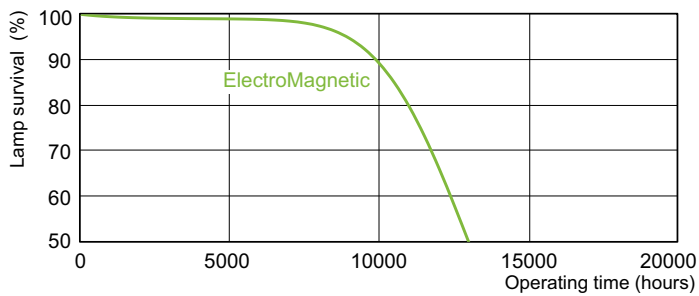

General Information		Controls and Dimming	
Cap-Base	G13 [Medium Bi-Pin Fluorescent]	Dimmable	Yes
Life to 10% Failures (Nom)	10000 h	Approval and Application	
Life to 50% Failures (Nom)	13000 h	Energy Efficiency Label (EEL)	B
Light Technical		Mercury (Hg) Content (Nom)	8.0 mg
Color Code	33-640	Energy Consumption kWh/1000 h	43 kWh
Luminous Flux (Nom)	2850 lm	Product Data	
Color Designation	Cool White (CW)	Full product code	872790081582500
Lumen Maintenance 10000 h (Nom)	75 %	Order product name	TL-D 36W/33-640 1SL/25
Lumen Maintenance 2000 h (Nom)	90 %	EAN/UPC - Product	8727900815825
Lumen Maintenance 5000 h (Nom)	80 %	Order code	928048503351
Correlated Color Temperature (Nom)	4100 K	Numerator - Quantity Per Pack	1
Color Rendering Index (Nom)	63	Numerator - Packs per outer box	25
Operating and Electrical		Material Nr. (12NC)	928048503351
Power (Rated) (Nom)	36.0 W	Net Weight (Piece)	135.000 g
Lamp Current (Nom)	0.440 A	ILCOS Code	FD-36/41/2B-E-G13
Voltage (Nom)	103 V		

TL-D Standard Colours

Dimensional drawing

TL-D 36W/33-640

Product	D (max)	A (max)	B (max)	B (min)	C (max)
TL-D 36W/33-640 1SL/25	28 mm	1199.4 mm	1206.5 mm	1204.1 mm	1213.6 mm

Photometric data

Lightcolor /33-640

Lightcolor /33-640

Lifetime

TL-D Standard Colours Life Expectancy 3 h cycle

TL-D Standard Colours Life Expectancy 12 h cycle

TL-D Standard Colours

Lifetime

TL-D Standard Colours Lumen Maintenance 3 h + 12 h cycle