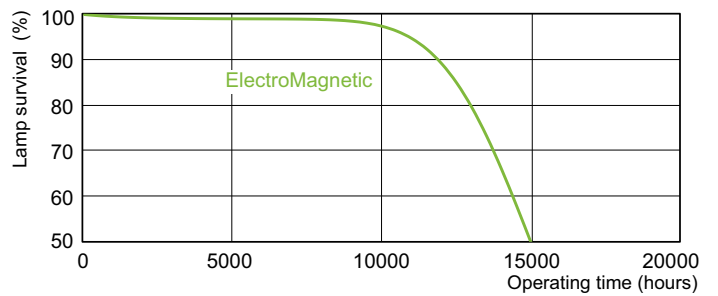

General Information		Controls and Dimming	
Cap-Base	G13 [Medium Bi-Pin Fluorescent]	Dimmable	Yes
Life to 10% Failures (Nom)	10000 h	Approval and Application	
Life to 50% Failures (Nom)	13000 h	Energy Efficiency Label (EEL)	B
Light Technical		Mercury (Hg) Content (Nom)	8.0 mg
Color Code	33-640	Energy Consumption kWh/1000 h	43 kWh
Luminous Flux (Nom)	2850 lm	Product Data	
Color Designation	Cool White (CW)	Full product code	872790081582500
Lumen Maintenance 10000 h (Nom)	75 %	Order product name	TL-D 36W/33-640 1SL/25
Lumen Maintenance 2000 h (Nom)	90 %	EAN/UPC - Product	8727900815825
Lumen Maintenance 5000 h (Nom)	80 %	Order code	928048503351
Correlated Color Temperature (Nom)	4100 K	Numerator - Quantity Per Pack	1
Color Rendering Index (Nom)	63	Numerator - Packs per outer box	25
Operating and Electrical		Material Nr. (12NC)	928048503351
Power (Rated) (Nom)	36.0 W	Net Weight (Piece)	135.000 g
Lamp Current (Nom)	0.440 A	ILCOS Code	FD-36/41/2B-E-G13
Voltage (Nom)	103 V		

TL-D Standard Colours

Dimensional drawing

TL-D 36W/33-640

Product	D (max)	A (max)	B (max)	B (min)	C (max)
TL-D 36W/33-640 1SL/25	28 mm	1199.4 mm	1206.5 mm	1204.1 mm	1213.6 mm

Photometric data

Lightcolor /33-640

Lightcolor /33-640

Lifetime

TL-D Standard Colours Life Expectancy 3 h cycle

TL-D Standard Colours Life Expectancy 12 h cycle

TL-D Standard Colours

Lifetime

TL-D Standard Colours Lumen Maintenance 3 h + 12 h cycle